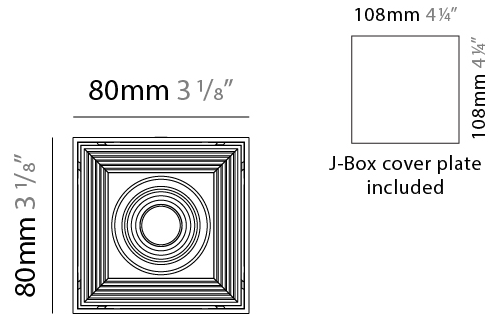

DAU SINGLE SURFACE

D92126R9-

base number Finish Options

1. To build a product code in our configurator select the specify button on the base model # product page
2. To build a manual product code on this datasheet choose from the options listed below in blue font and add the suffix to the base model #

GENERAL

Series: Dau
Subseries: Dau Single
Brand: Milan
Division: Design
Mounting Type: Surface
Mounting Location: Ceiling
Subcategory: Downlight

PHYSICAL

Shape: Cube
Length (mm): 80
Length (in): 3 1/8
Width (mm): 80
Width (in): 3 1/8
Height (mm): 91
Height (in): 3 9/16
Light Distribution: Direct
Fixture Finish: BAL / MWL / BSL
Fixture Material: Extruded Aluminum

ELECTRICAL

Lamp Type: LED
Input Wattage (W): 10
Total Output Wattage (W): 9.3
Dimming: Tri-Mode (Non-Dimming and Phase Dimming (120Vac only) and 0-10V Dimming)
Driver Included: No
Driver Location: Remote
Driver Type: Constant Current
Input Voltage (V): 120 - 277
Constant Current (MA): 350

LED

Number of LEDs: 1
Color Temperature (°K): 3000
Max. Delivered Lumen (lm): 956
CRI: >90 CRI
Lamp Life (hrs): 50000

OPTICAL

RATINGS AND CERTIFICATIONS

Certified By: Certified for North American Standards
IP rating: IP20

PROJECT
TYPE
SPECIFIER
QUANTITY
DATE

J-Box cover plate included